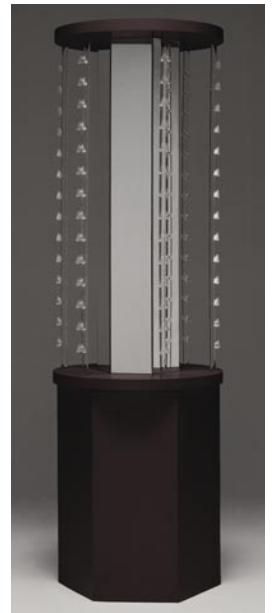

with Original frame supports

with Foiler™ locking supports

Color	Item #	Price	Item #	Price
knock-down rotary				

The Knock-Down Rotary (with door and lock) ships easily and is very easy to assemble! Size: 20" square x 70" high. Displays 72 frames. Choose Original frame supports or locking Foiler™ supports; choose from 6 colors below or order a custom color.

Cubic Freestanding Showcase

Model	Size	Item #	Price
cubic freestanding showcase			

Classic showcases, with optional acrylic cover. Choose a custom high-pressure laminate.

Small	12" square x 26" H	FRSH STS	\$260
Medium	12" square x 31" H	FRSH STM	\$260
Large	12" square x 36" H	FRSH STL	\$260
Set of 3 / small, medium and large		FRSH STSET	\$750
Optional Acrylic Cover	12" square x 10" H	FRSH STACCOV	\$130 ea.

Model	Size	Item #	Price
curved-leg showcases			

COLONIAL: choose Oak, Cherry or Maple legs; top wood matches leg. PROFILE: choose Cherry or Maple legs; top is laminate-wrapped.

Colonial with acrylic cover	18" square x 33" H	FRSH COL AC	\$1350
Colonial with glass cover / black trim	18" square x 33" H	FRSH COL GLB	\$1650
Colonial with glass cover / aluminum trim	18" square x 33" H	FRSH COL GLA	\$1525
Profile with acrylic cover	18" square x 33" H	FRSH PRO AC	\$1350
Profile with glass cover / black trim	18" square x 33" H	FRSH PRO GLB	\$1650
Profile with glass cover / aluminum trim	18" square x 33" H	FRSH PRO GLA	\$1525
Optional lock on glass top only / installed		PEDGL SHLOCK	\$50

Colonial Showcase

Profile Showcase

Knock-Down
Rotary

Space-Saver Rotary